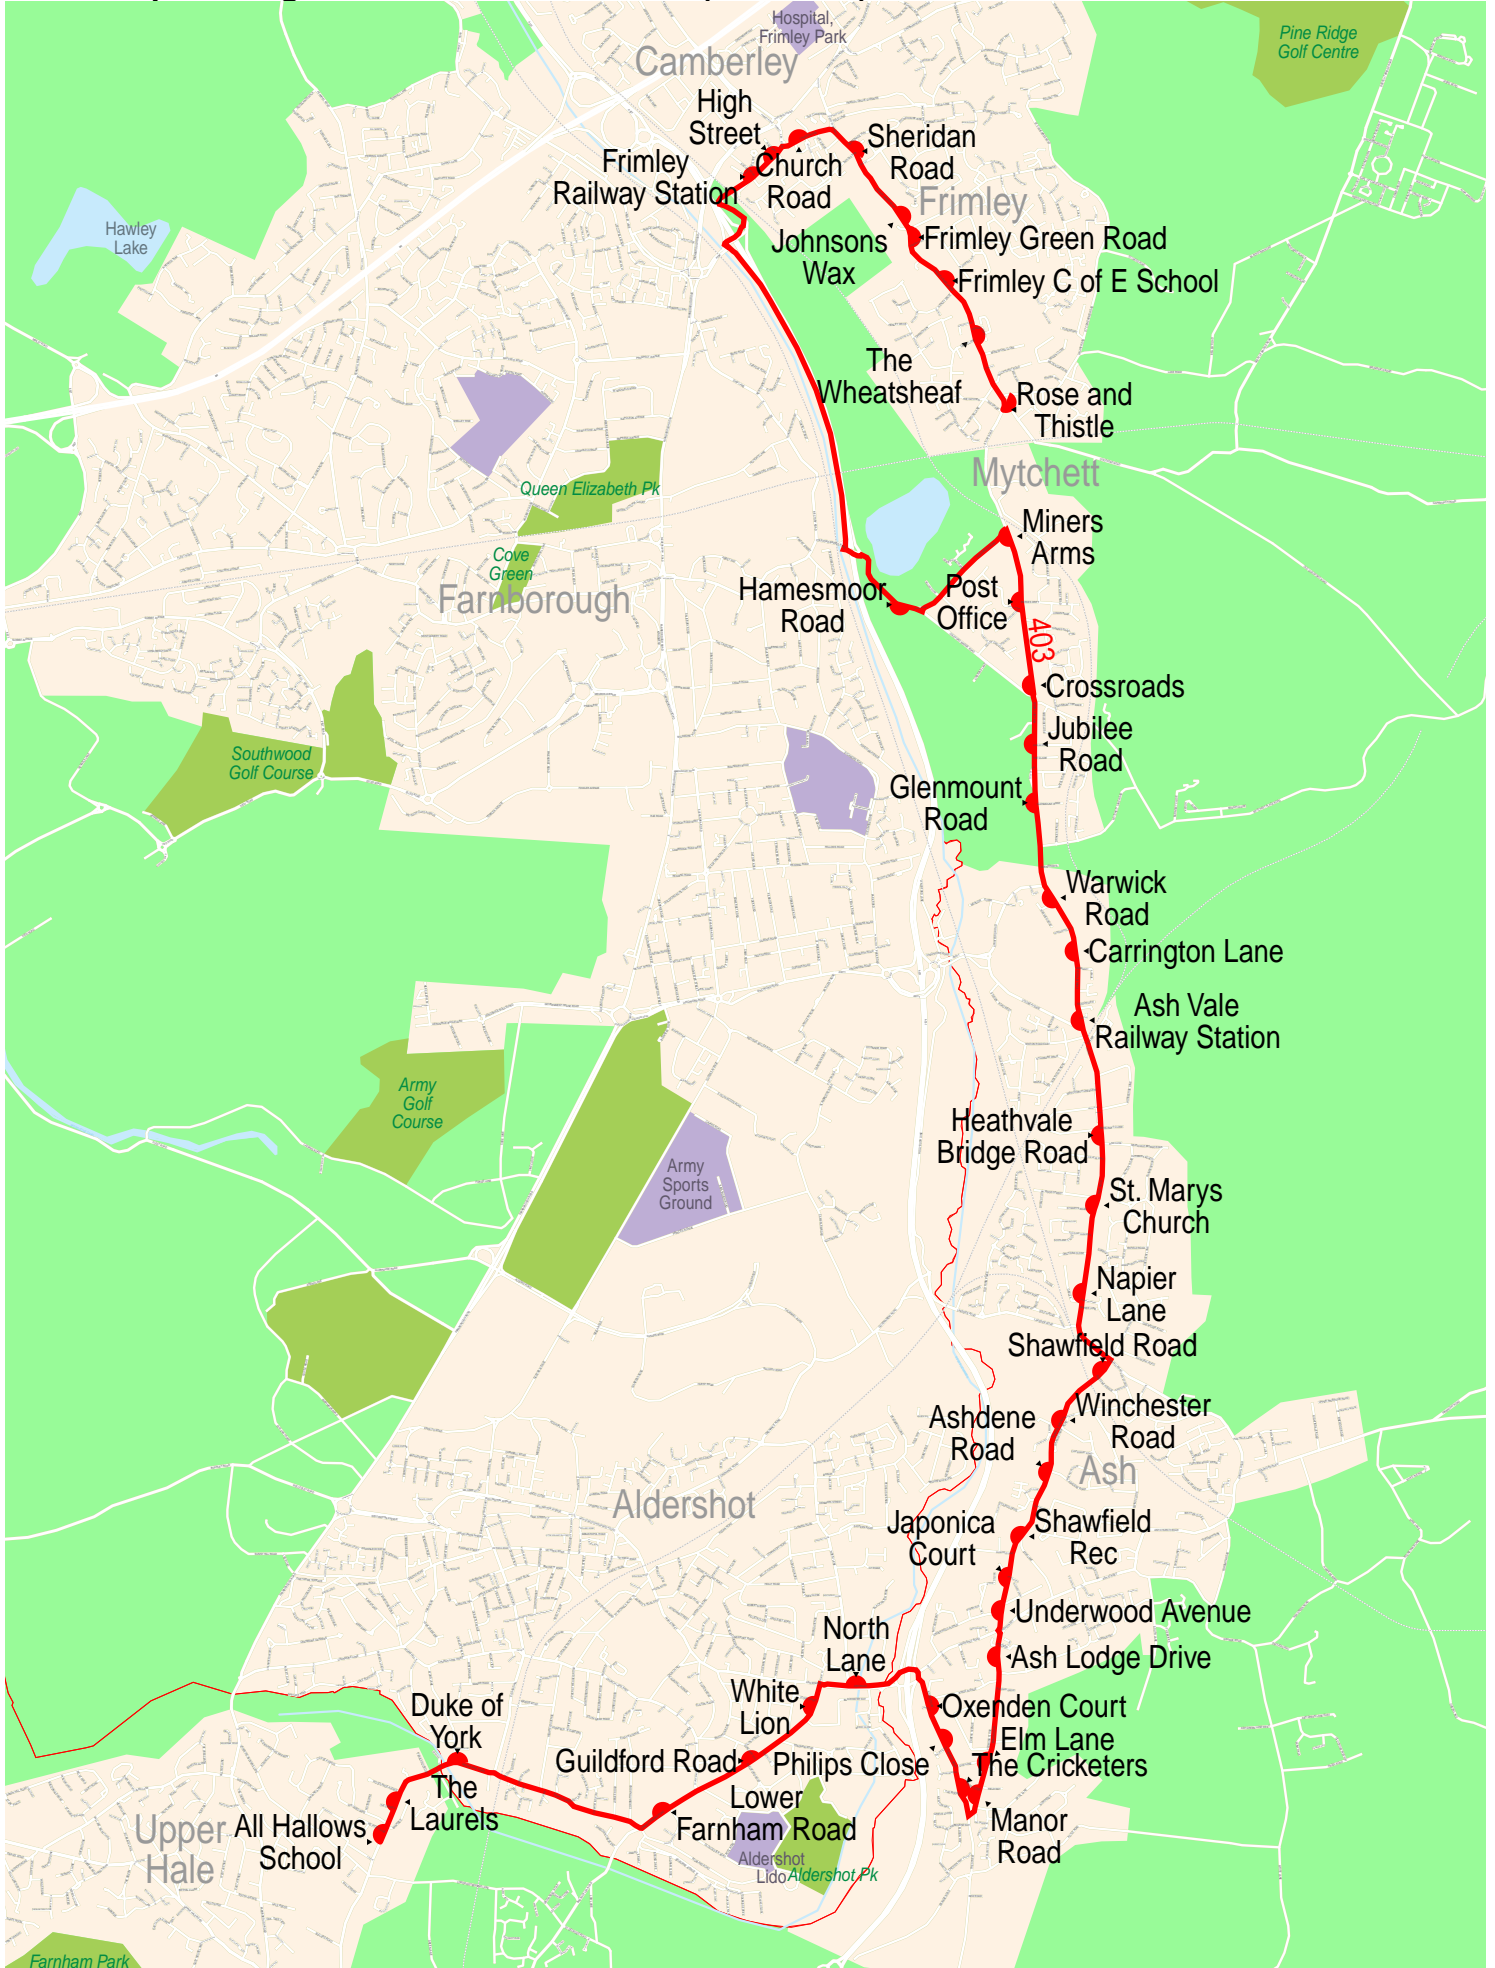

Route map for Stagecoach South service 403 (outbound)

1 km 2 km 3 km 4 km

Route map for Stagecoach South service 403 (inbound)